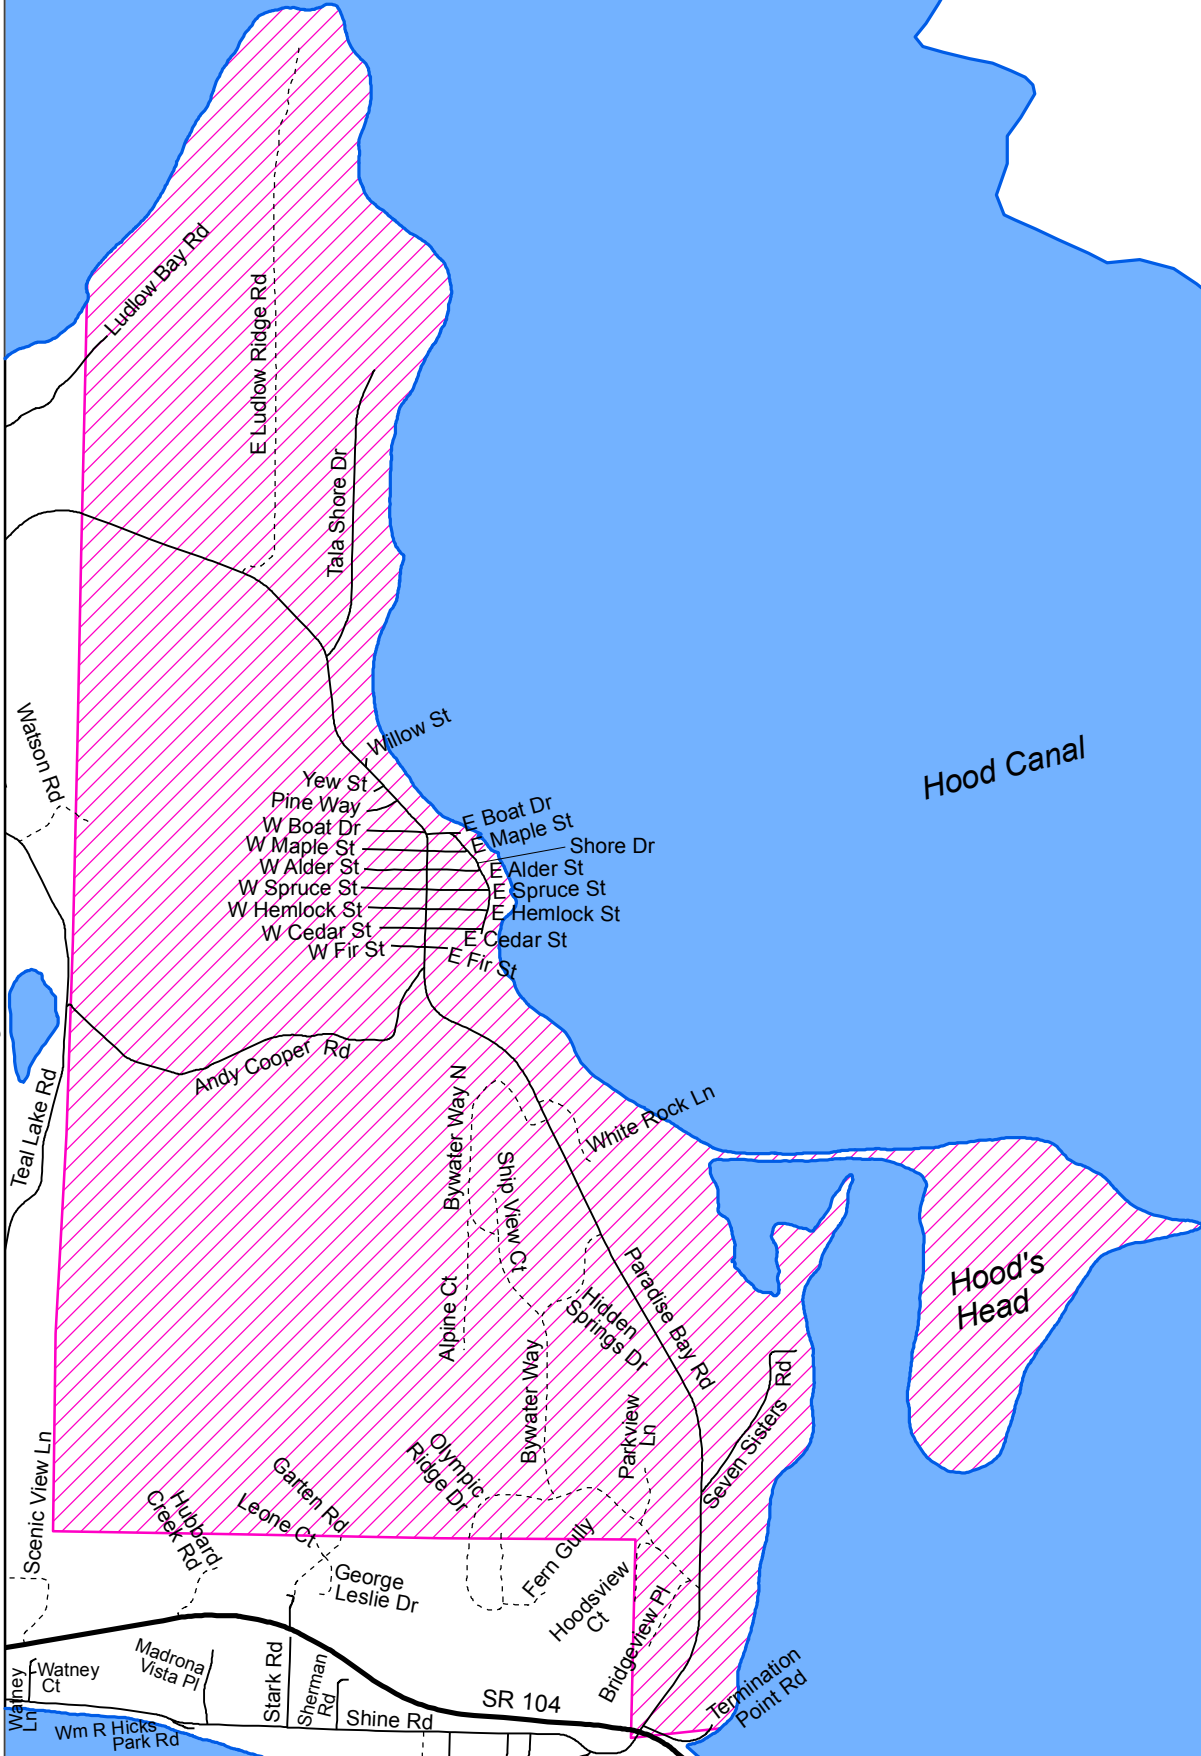

Precinct 504

Kitsap County

Hood Canal

Hood's Head

Teal Lake

Watney Ln

Watney Ct

Madrona Vista Pl

Stark Rd

Sherman Rd

Shine Rd

SR 104

Bridgeview Pl

Hoodview Ct

Fern Gully

Olympic Ridge Dr

Garten Rd

Leone Ct

George Leslie Dr

Alpine Ct

Bywater Way N

Ship View Ct

White Rock Ln

Paradise Bay Rd

Garten Rd

Leone Ct

George Leslie Dr